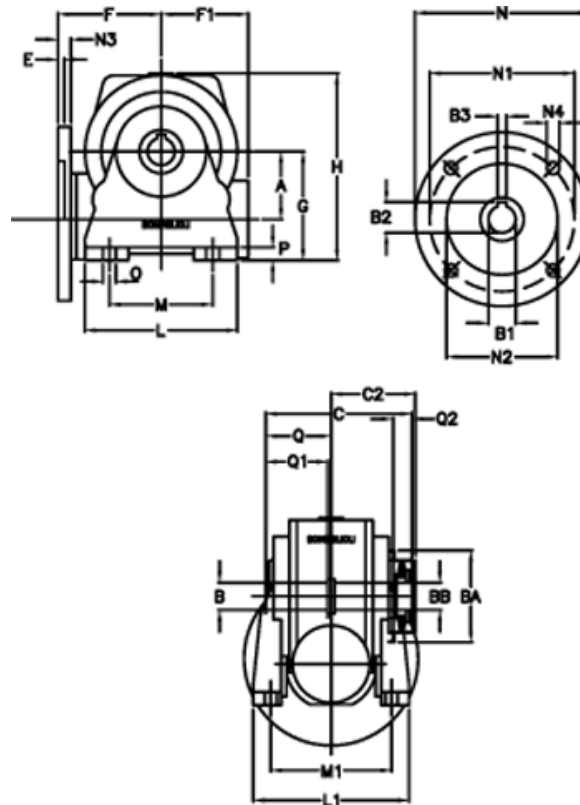

Article number: 390204901072216

Description: Worm Gear with Torque Limiter
VF 49-L1-N-10 P63B5

Measures

a = 49.50	C2 = 63,5	L1 = 124	O = 8.5
B = 25	Description = VF 49N-xx-63B5	m = 63	P = 12
B1 E7 = 11	E = 3.0	M1 = 98.5	Q = 51.0
B2 = 12.8	F = 70	N = 140	Q1 = 41
B3 H9 = 4	F1 = 63	N1 = 115	Q2 = 15
BA = 63	g = 82	N2 = 95	
BB H7 = 14	H = 138.0	N3 = 10.5	
C = 105	L = 110	N4 = 9,5	